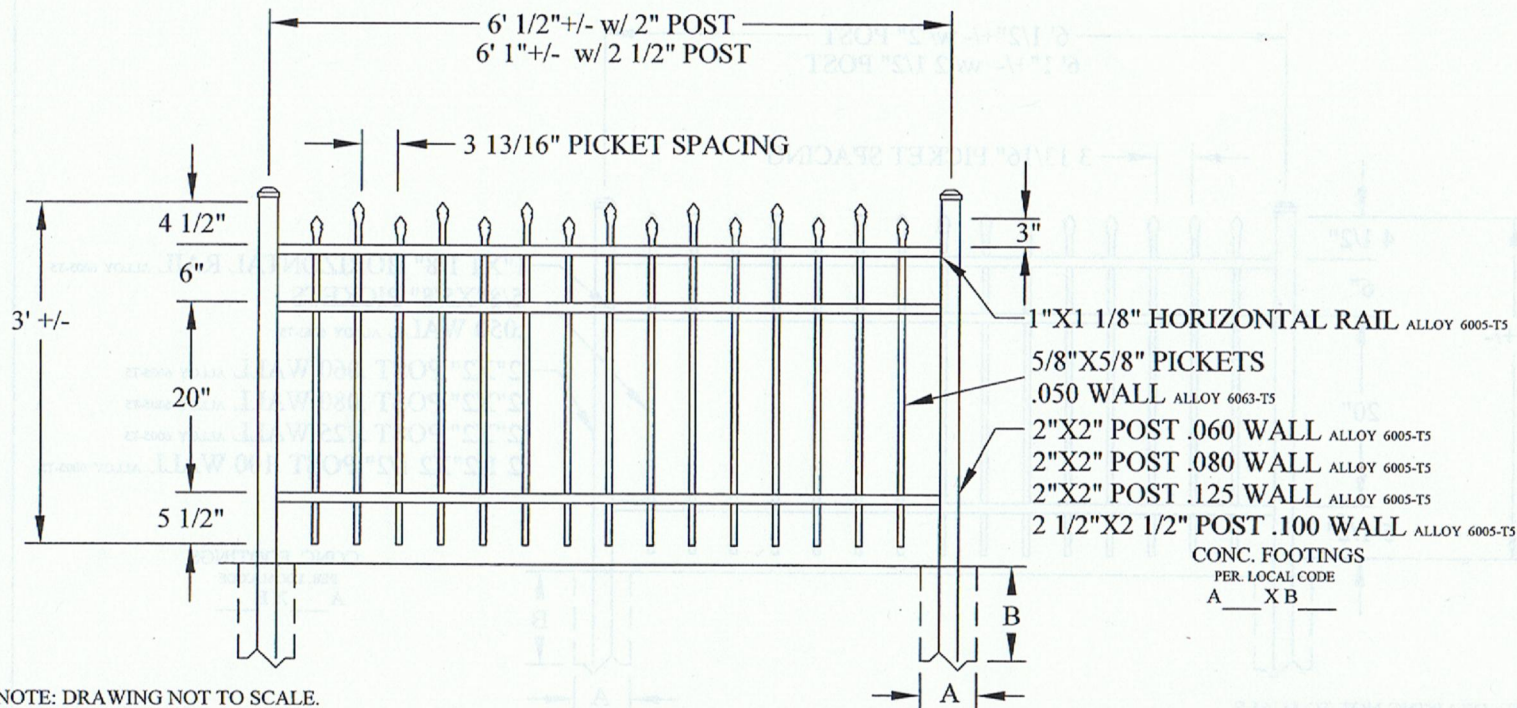

Summit Fence Supply, LLC

Toll Free 888.856.0551
jon@summitfencesupply.com

ELLITE
FENCE PRODUCTS INC.
ORNAMENTAL ALUMINUM FENCE

EFS-15 RESIDENTIAL	COLOR	PROJECT	OWNER/CONTRACTOR	DATE
------------------------------	-------	---------	------------------	------