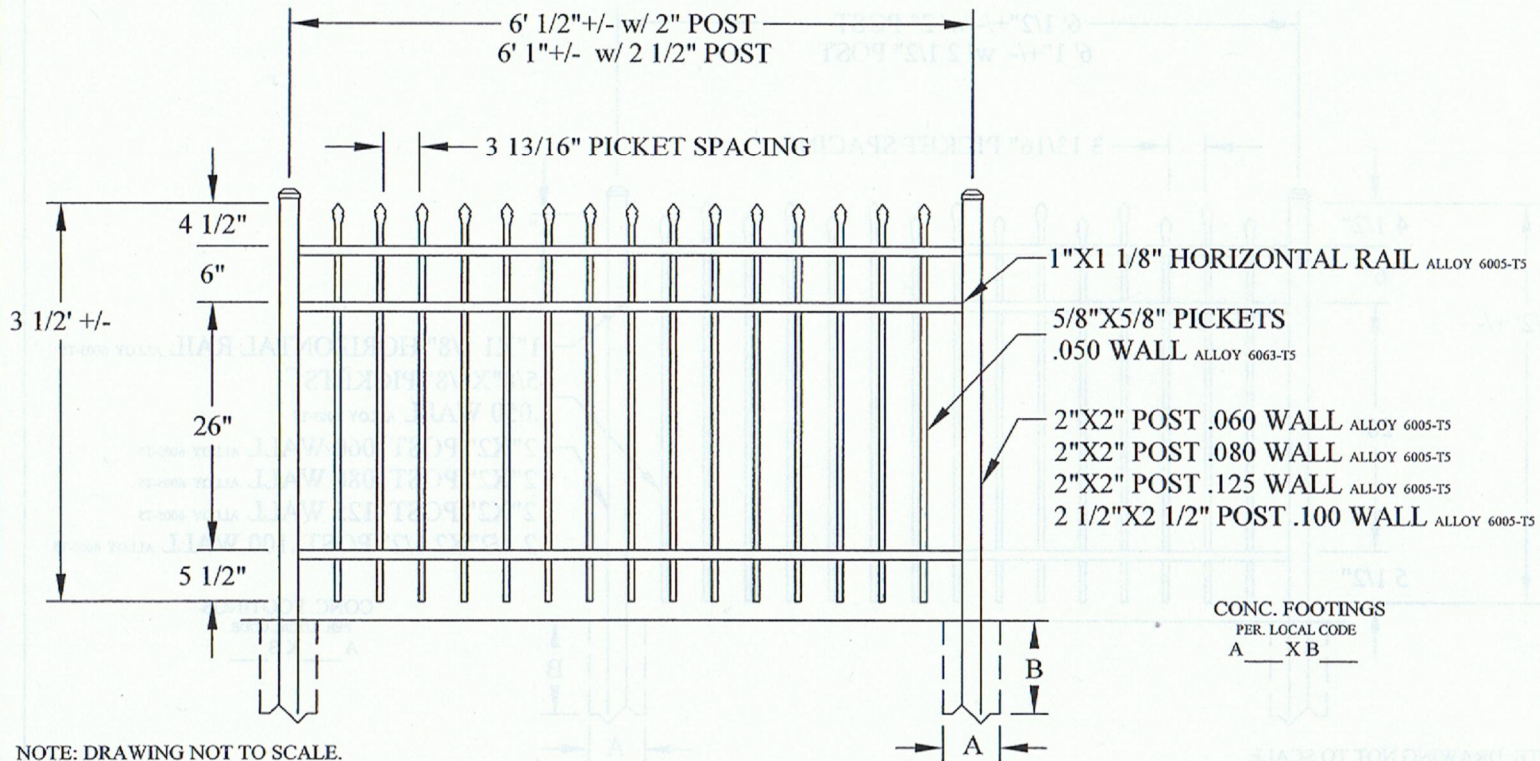

Summit Fence Supply, LLC

Toll Free 888.856.0551
jon@summitfencesupply.com

ELINE
FENCE PRODUCTS INC.
ORNAMENTAL ALUMINUM FENCE

EFS-10
RESIDENTIAL

COLOR

PROJECT

OWNER/CONTRACTOR

DATE