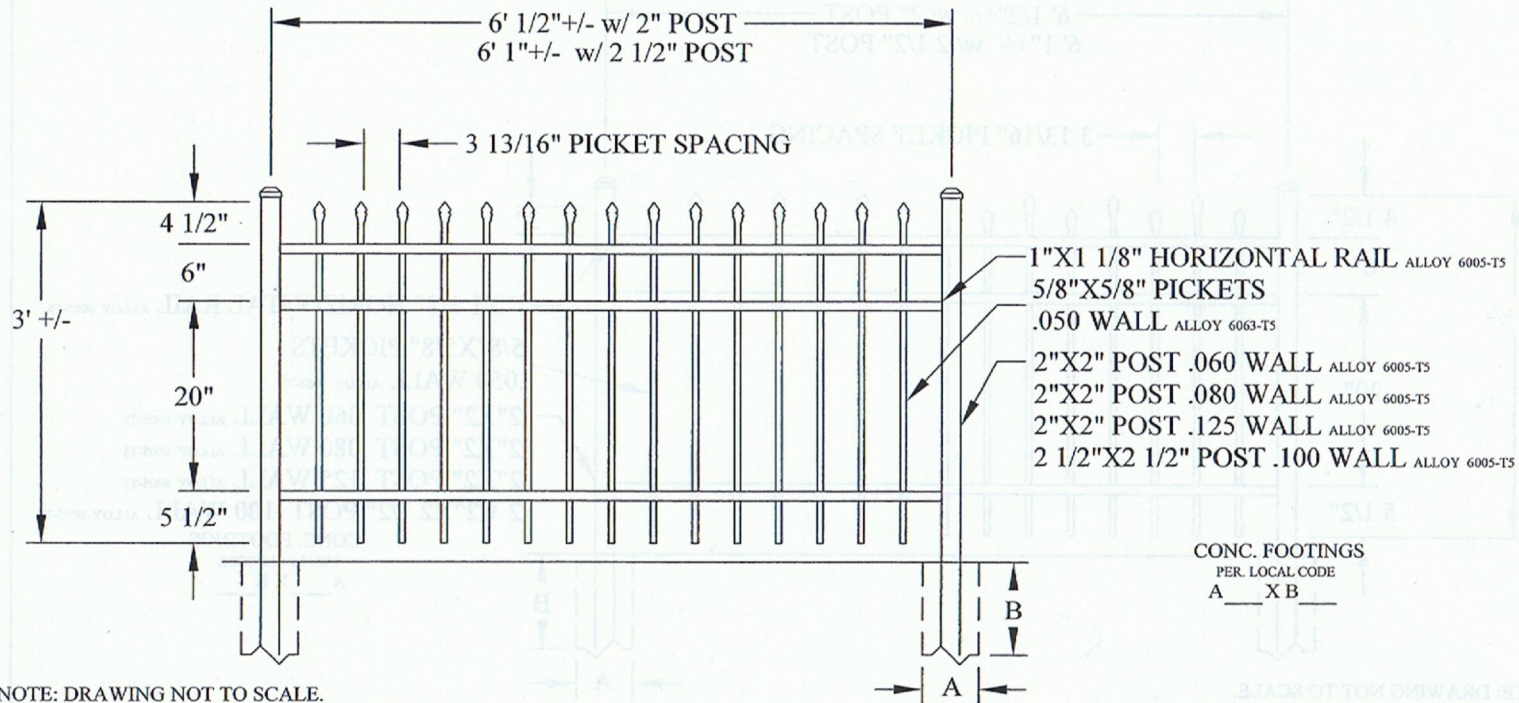

Summit Fence Supply, LLC

Toll Free 888.856.0551
jon@summitfencesupply.com

ELITE
FENCE PRODUCTS INC.
ORNAMENTAL ALUMINUM FENCE

EFS-10 RESIDENTIAL	COLOR	PROJECT	OWNER/CONTRACTOR	DATE
------------------------------	-------	---------	------------------	------